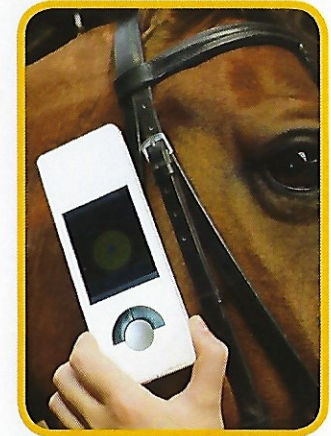

"The brand new device you can't live without!"
~ The Doctors Show, CBS

"BEST ALTERNATIVE PRODUCT!"
~ CAM Magazine