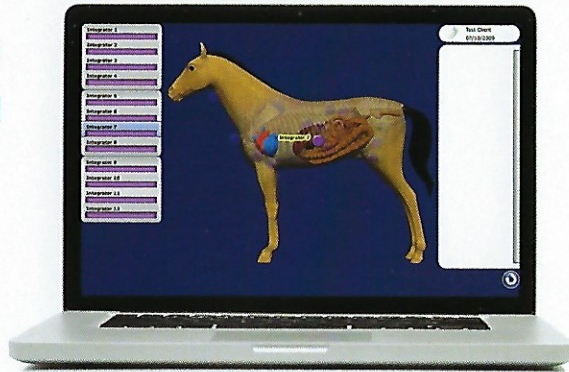

If you can't see it, how can you fix it?

**WE FIXED IT,
SO YOU CAN
SEE IT.**

ProVison Animal from NES Health lets you SEE and FIX the Body-field, a complex, structured network of fields that interpenetrates an animal's physical body.

Up until now, to recognize possible muscular pain, restrictions and illness in an animal, you relied mostly on physical symptoms observed with the naked eye. Is the range of motion restricted? Is there a general decline in energy and performance? Has it lost its appetite? Has it become more irritable?

But now, with just a single click ProVison Animal lets you SEE the unseen.

- **SEE the animal's physiology**
- **SEE beyond the animal's symptoms.**
- **SEE the information the body needs to heal itself.**
- **SEE your animal get well—stay well!**
- **And, because the animal gets well and stays well, you'll also SEE your practice grow.**

With a single click, and in seconds, ProVison Animal scans the body-field, assessing its energy and information and returning a richly detailed overview, including multiple screens and physiologically accurate graphics. You can immediately: